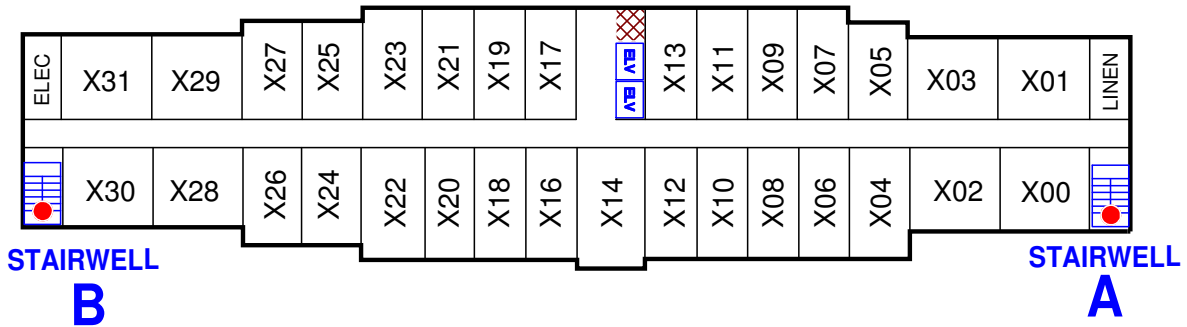

# 65-30

3660 STREET ROAD

## THIRD & FOURTH FLOORS

X = FLOOR NUMBER

## SECOND FLOOR

## FIRST FLOOR

ROOF ACCESS HATCH  
STAIRWELL B ONLY

**MAP LEGEND**

- K -- KNOX BOX
- FAP -- FIRE ALARM PANEL
- X -- ELEVATOR MECH.

SIDE A  
STREET RD

STAIRWELL  
**A**