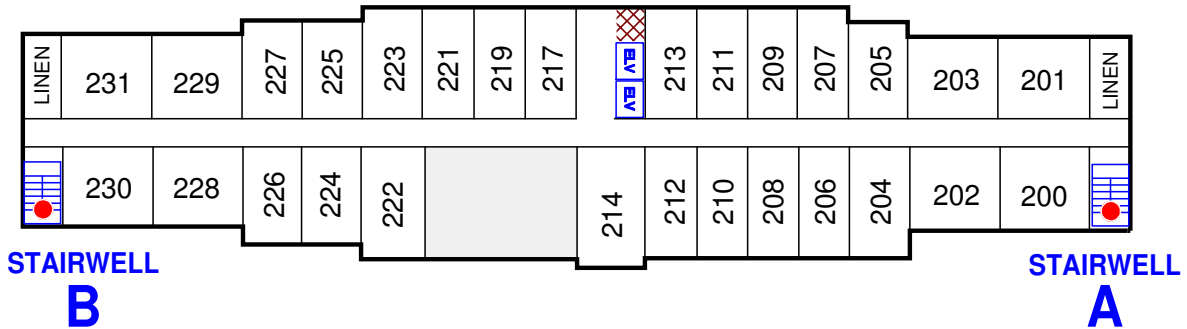

# 65-30

3660 STREET ROAD

## THIRD & FOURTH FLOORS

X = FLOOR NUMBER

## SECOND FLOOR

## FIRST FLOOR

ROOF ACCESS HATCH  
STAIRWELL B ONLY

**MAP LEGEND**

- K -- KNOX BOX
- FAP -- FIRE ALARM PANEL
- X -- ELEVATOR MECH.

SIDE A  
STREET RD

STAIRWELL  
**A**