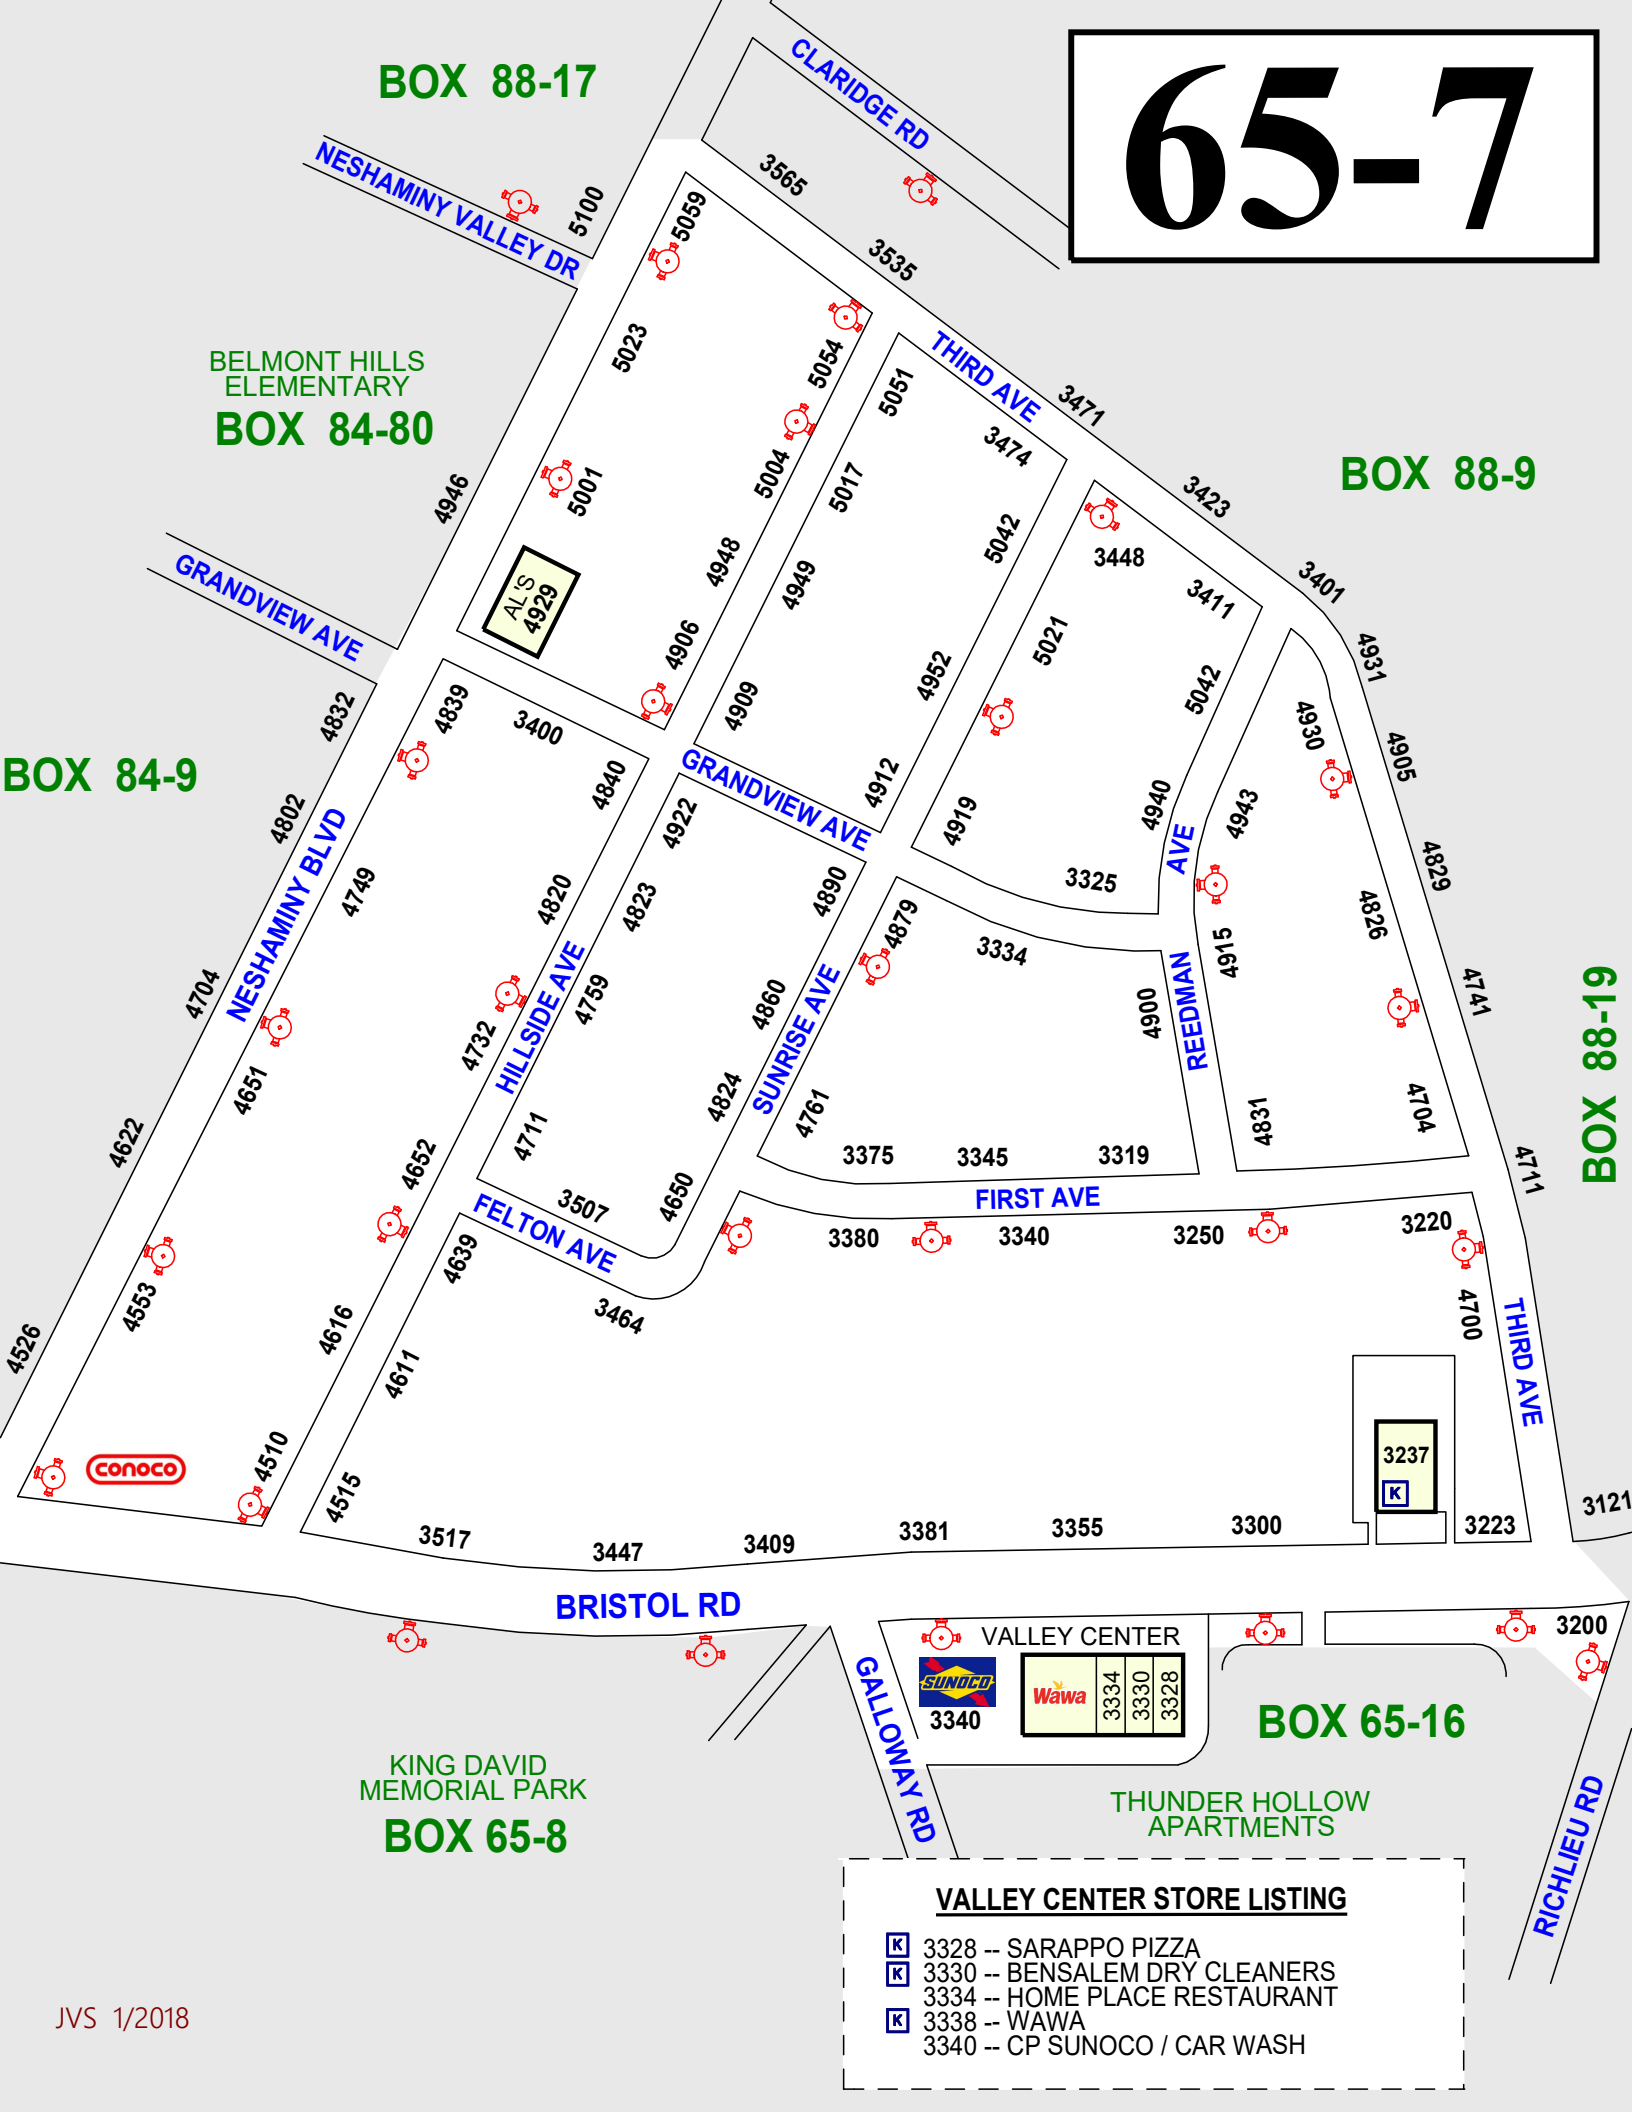

65-7

BOX 88-17

BELMONT HILLS
ELEMENTARY
BOX 84-80

BOX 88-9

BOX 84-9

BOX 88-19

KING DAVID
MEMORIAL PARK
BOX 65-8

BOX 65-16

VALLEY CENTER STORE LISTING

-  3328 -- SARAPPO PIZZA
-  3330 -- BENSLEM DRY CLEANERS
-  3334 -- HOME PLACE RESTAURANT
-  3338 -- WAWA
-  3340 -- CP SUNOCO / CAR WASH