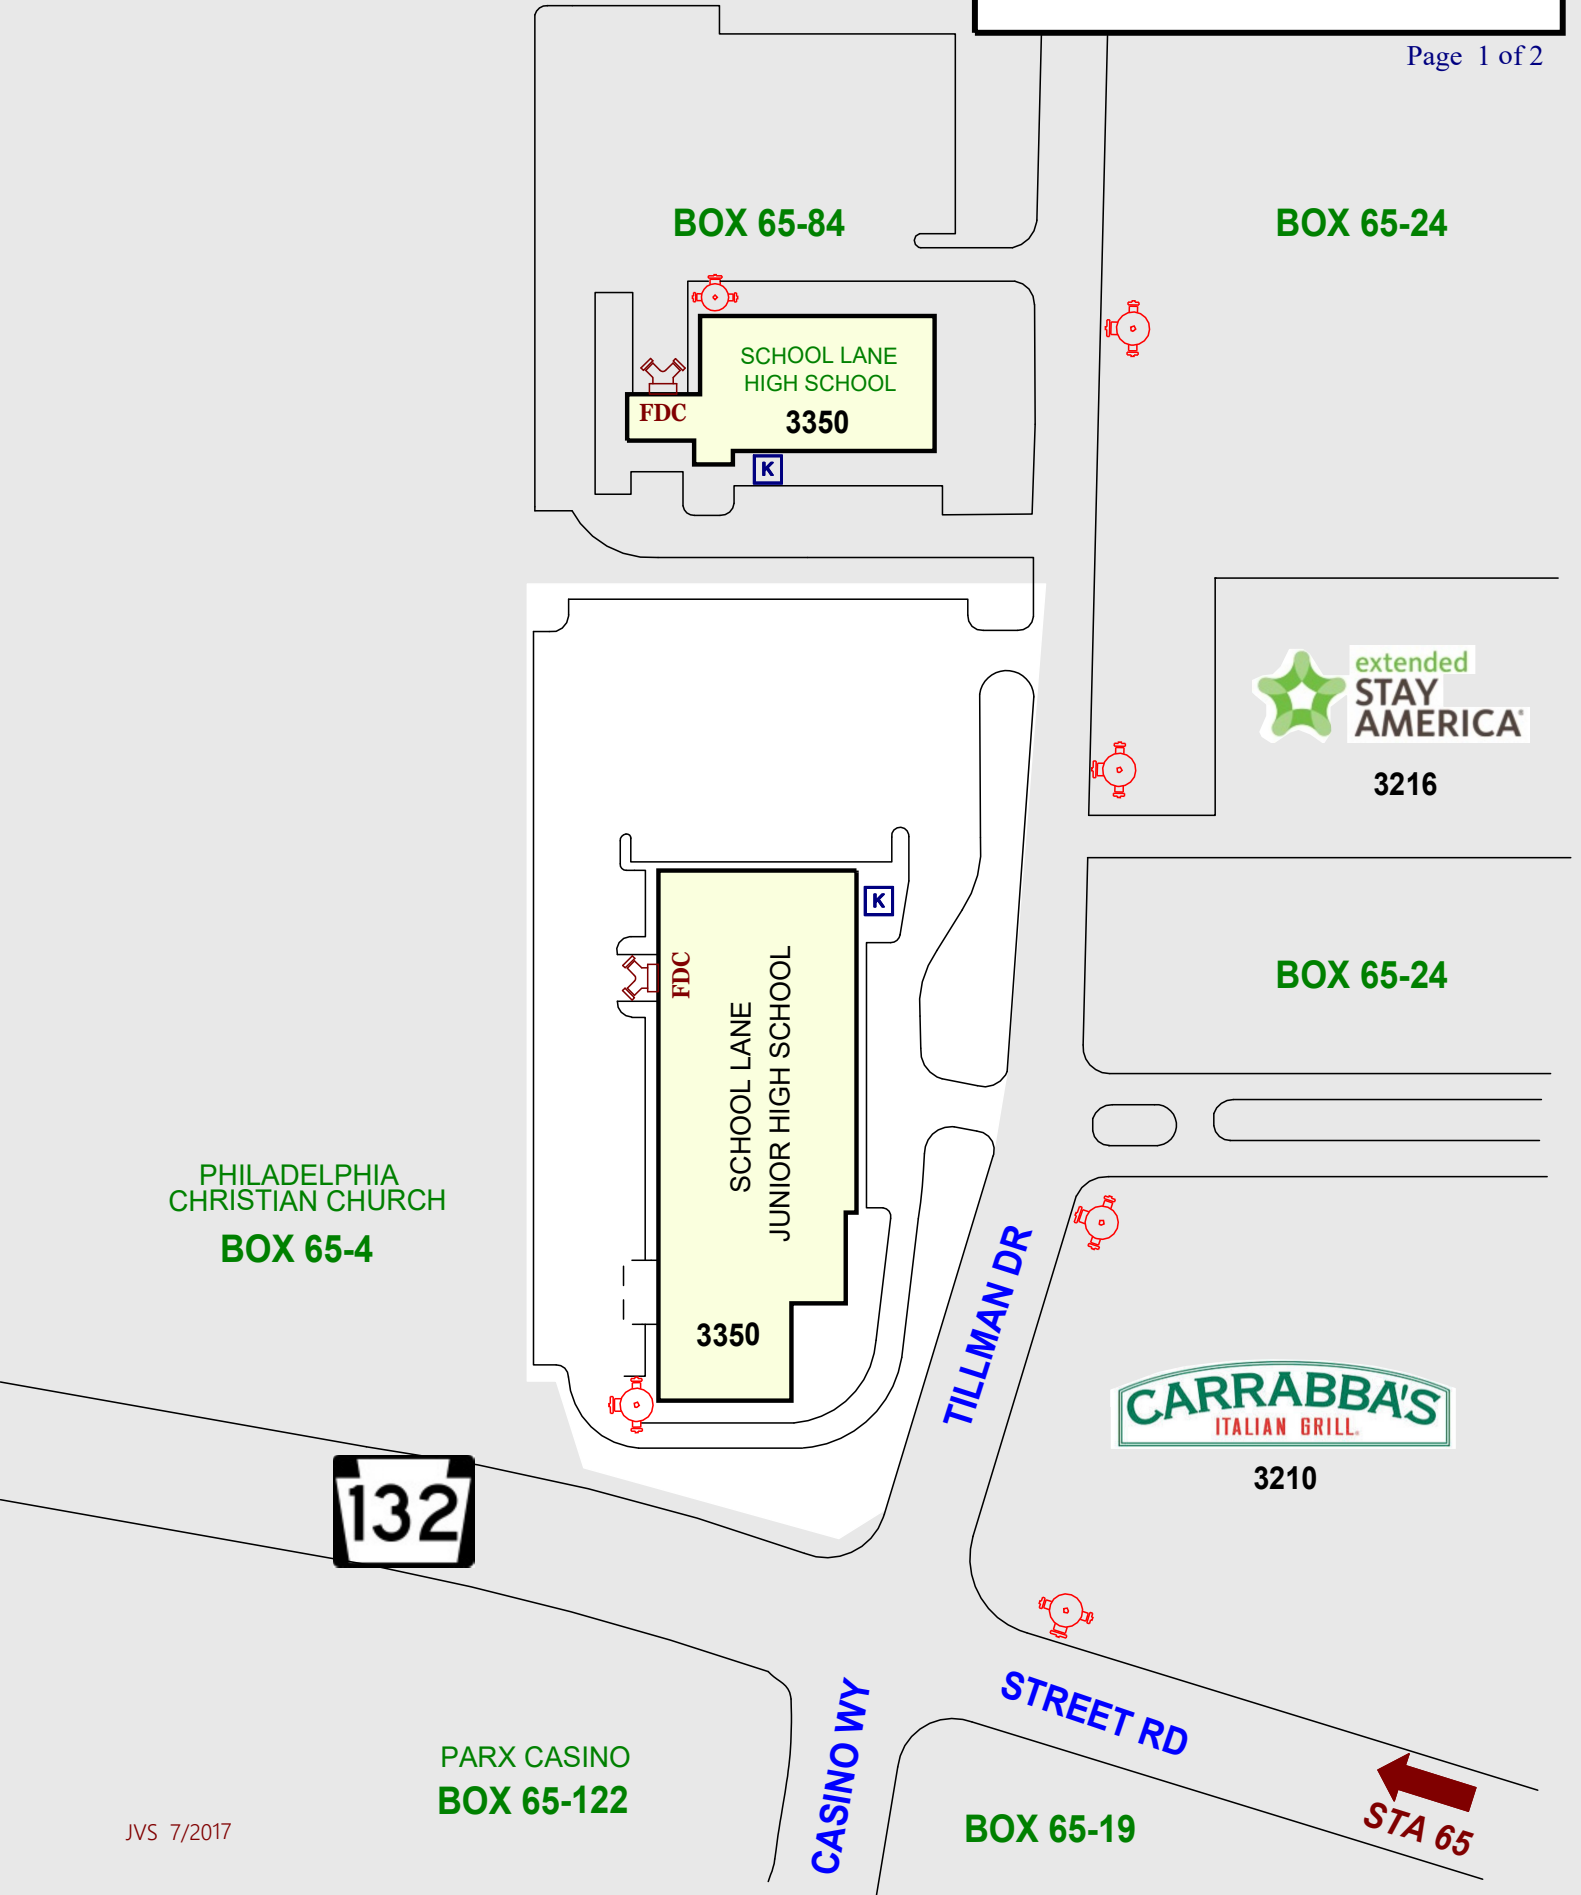

SCHOOL LANE CHARTER JUNIOR HIGH SCHOOL

65-83

Page 1 of 2

BOX 65-84

BOX 65-24

FDC
SCHOOL LANE HIGH SCHOOL
3350
K

extended
STAY AMERICA
3216

FDC
SCHOOL LANE JUNIOR HIGH SCHOOL
3350
K

BOX 65-24

PHILADELPHIA
CHRISTIAN CHURCH
BOX 65-4

CARRABBA'S
ITALIAN GRILL
3210

132

PARX CASINO
BOX 65-122

TILLMAN DR

CASINO WY

STREET RD

BOX 65-19

←
STA 65