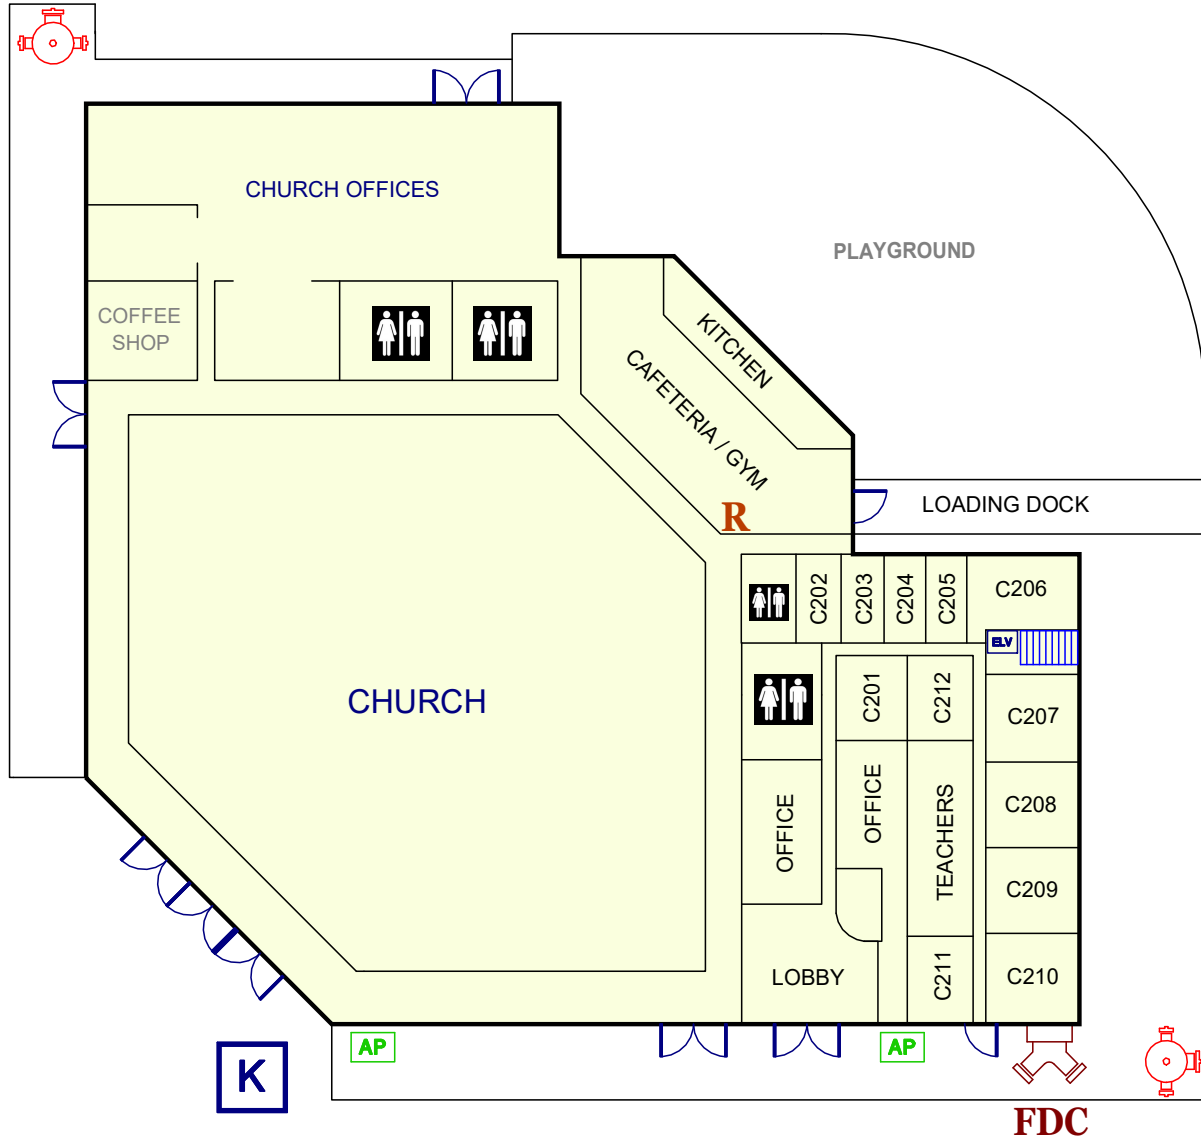

CHRISTIAN LIFE CENTER

3100 GALLOWAY RD

65-85

MAIN LEVEL

LOWER LEVEL

R -- ROOF ACCESS HATCH LOCATED IN STORAGE ROOM

FAP -- FIRE ALARM PANEL

AP -- ANNUNCIATOR PANEL